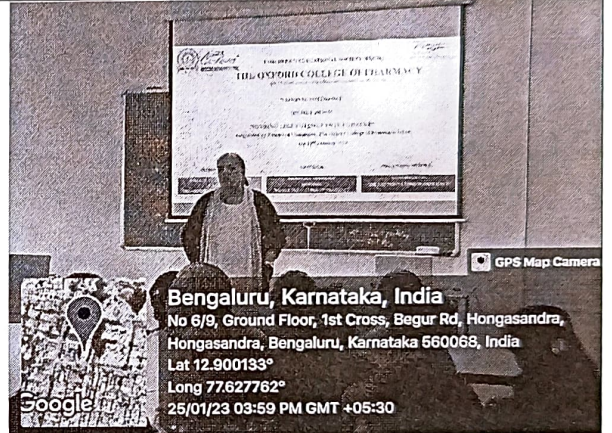

Bengaluru, Karnataka, India
No 6/9, Ground Floor, 1st Cross, Begur Rd, Hongasandra,
Hongasandra, Bengaluru, Karnataka 560068, India
Lat 12.900133°
Long 77.627762°
25/01/23 03:59 PM GMT +05:30

No.6/9, 1st Cross, Begur Road, Hongasandra, Bengaluru -560 068

☎: +91- 80 - 61754694; Fax: +91- 80 -61754699; www.theoxford.edu

e-mail: pharmacyprincipal@theoxford.edu; info@theoxford.edu;