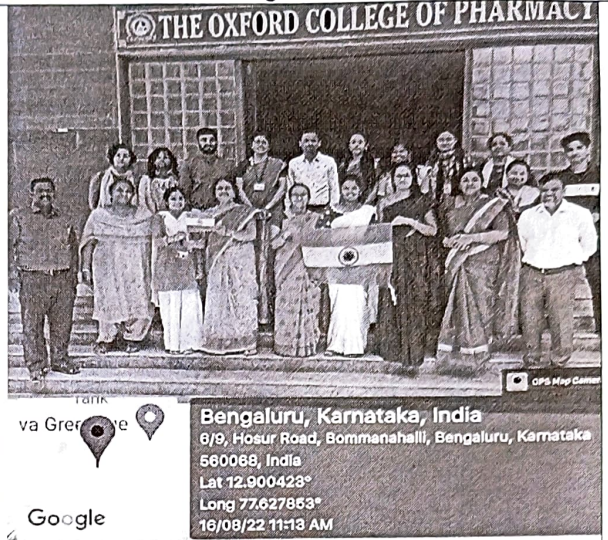

Children's Education Society (Regd.)

The Oxford College of Pharmacy

(Recognised by the Govt. of Karnataka, Affiliated to Rajiv Gandhi University of Health Sciences, Karnataka;
Approved by Pharmacy Council of India, New Delhi)

Accredited by NAAC and International Accreditation Organization (IAO)

No.6/9, 1st Cross, Begur Road, Hongasandra, Bengaluru -560 068

☎: +91- 80 - 61754694; Fax: +91- 80 -61754699; www.theoxford.edu

e-mail: pharmacyprincipal@theoxford.edu; info@theoxford.edu;

P. Padma

PRINCIPAL

The Oxford College Of Pharmacy
No 6/9, 1st Cross, Begur Road, Hongasandra,
Bengaluru - 560 068